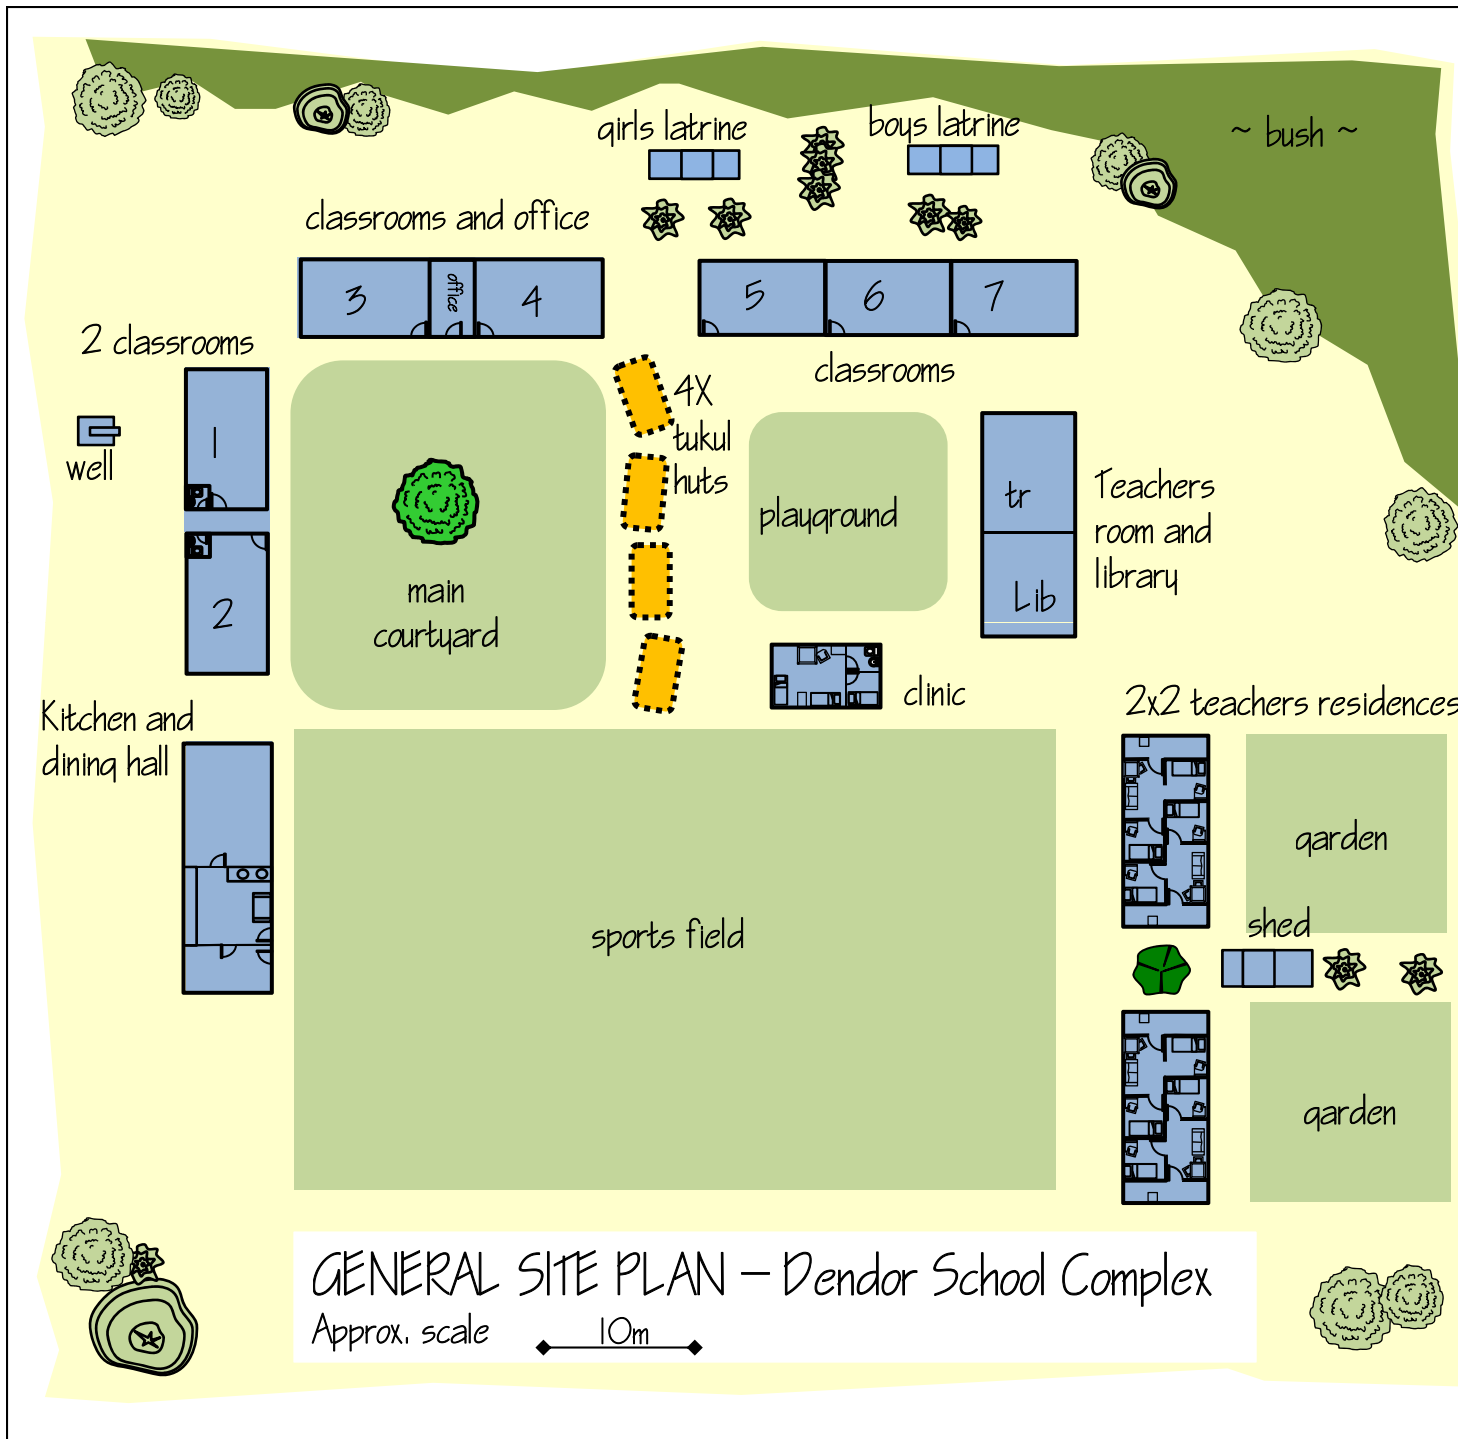

DRAWING NO.
DSP - 01a

DATE
April 13, 2013

DRAWN BY
SEB

REVISIONS	DATE
A	Proposal Development Apr.13
B	
C	
D	
E	
F	
G	

PROJECT TITLE

The Dendor School Project

DRAWING TITLE

Site Plan - General Layout

CHECKS

These plans have been developed with substantial support from Victoria B.C. Architect Alan Roy - Founder of Primary Schools for For Africa.

PROJECT NO.
FFSS-DSP13

DRAWING NO.
DSP - 01b

DATE
April 13, 2013

DRAWN BY
SEB

REVISIONS	DATE
A	Proposal Development Apr.13
B	
C	
D	
E	
F	
G	

PROJECT TITLE

The Dendor School Project

DRAWING TITLE

Site Plan - General Layout

CHECKS

These plans have been developed with substantial support from Victoria B.C. Architect Alan Roy - Founder of Primary Schools for Africa.

PROJECT NO. FFSS-DSP13	DRAWING NO. DSP - 01c
DATE April 13, 2013	DRAWN BY SEB