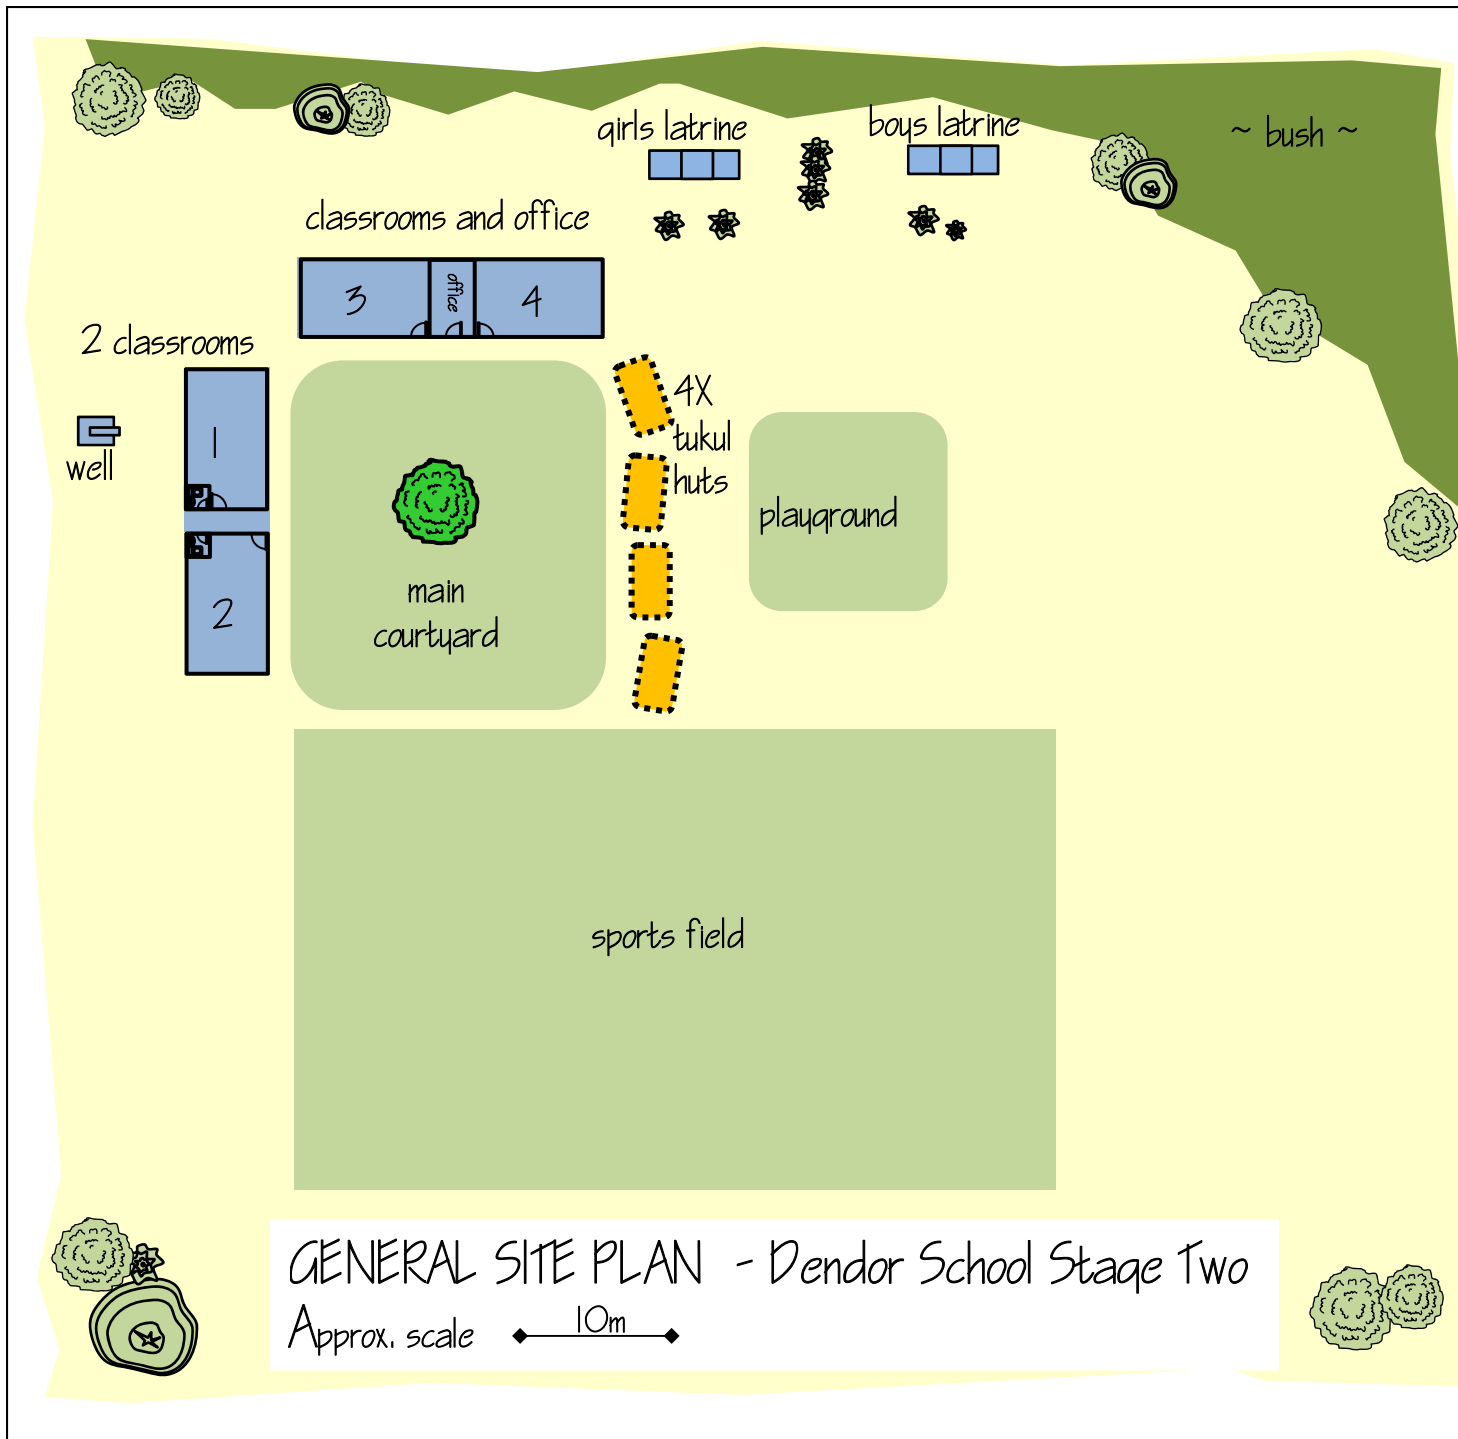

DRAWING TITLE
Site Plan - General Layout

CHECKS
These plans have been developed with substantial support from Victoria B.C. Architect Alan Roy - Founder of Primary Schools for For Africa.

PROJECT NO.
FFSS-DSP13

DRAWING NO.
DSP - 01a

DATE
April 13, 2013

DRAWN BY
SEB

REVISIONS	DATE
A	Proposal Development Apr.13
B	
C	
D	
E	
F	
G	

PROJECT TITLE

The Dendor School Project

DRAWING TITLE

Site Plan - General Layout

DRAWN BY
SEB

REVISIONS	DATE
A	Proposal Development Apr.13
B	
C	
D	
E	
F	
G	

PROJECT TITLE

The Dendor School Project

DRAWING TITLE

Site Plan - General Layout

CHECKS

These plans have been developed with substantial support from Victoria B.C. Architect Alan Roy - Founder of Primary Schools for Africa.

PROJECT NO. FFSS-DSP13	DRAWING NO. DSP - 01c
DATE April 13, 2013	DRAWN BY SEB