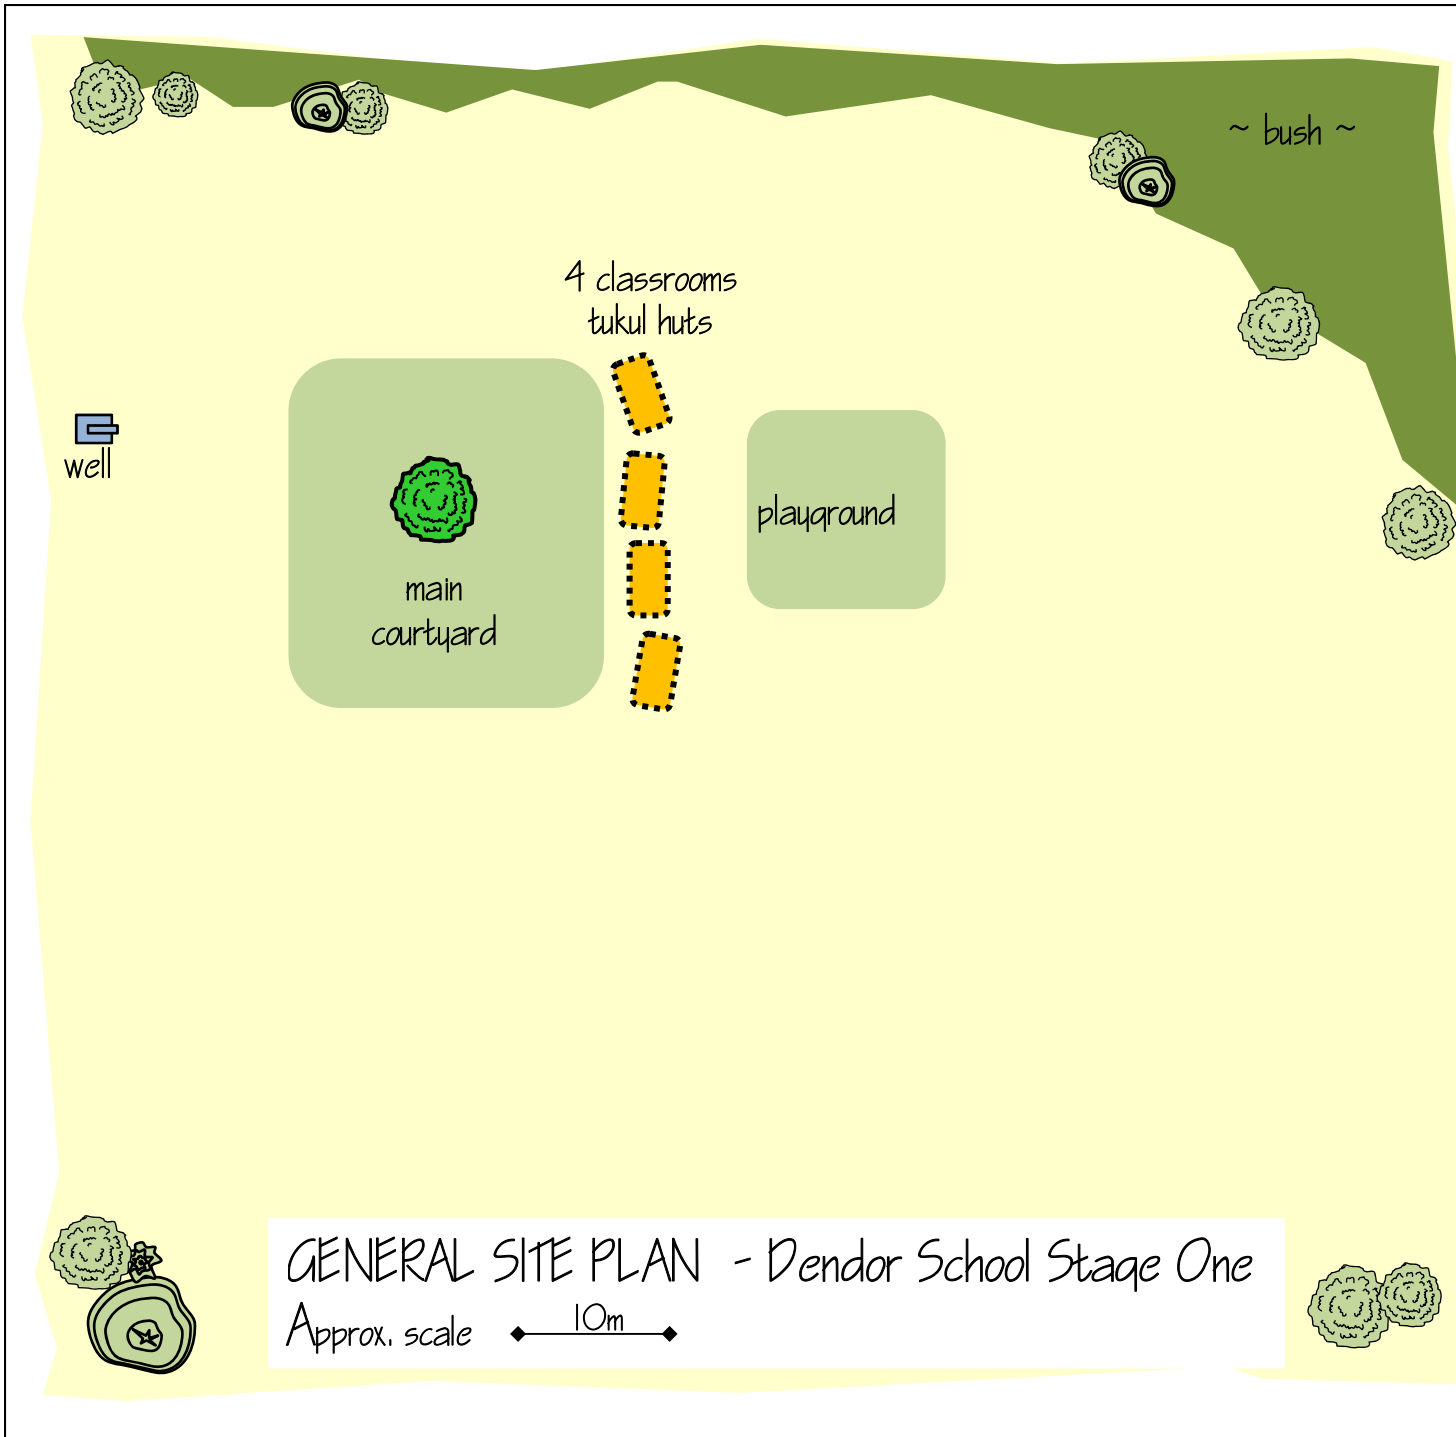

REVISIONS	DATE
A	Proposal Development Apr.13
B	
C	
D	
E	
F	
G